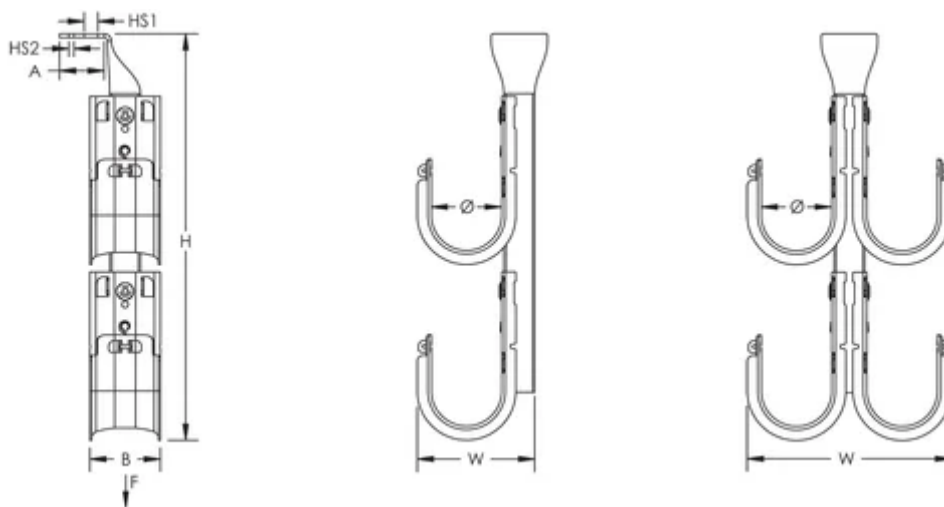

Tiers: 3

Altura (H): 578mm

Largura (W): 254mm

Tamanho do orifício 1 (HS1): 10.3mm

Tamanho do orifício 2 (HS2): 4.7mm

A: 36.5mm

B: 50mm

Static Load 1 (F1): 1620N

Static Load 2 (F2): 810N

DETALHES ADICIONAIS DO PRODUTO

Static loads represent maximum load limit of J-Hook tree. Static load limit of each J-Hook is 60 lb (270 N).

Refer to Static Load 1 when fastening J-Hook tree using Hole Size 1. Refer to Static Load 2 when fastening J-Hook tree using Hole Size 2.

Non-continuous supports may not exceed spacing of 5' (1.5 m) per TIA 569-C.9.7 and EN 50174-2.

DIAGRAMAS

AVISO

Os produtos nVent devem ser instalados e utilizados apenas conforme indicado nas fichas de instrução do produto e materiais de treinamento da nVent. As fichas de instrução estão disponíveis em www.nVent.com e com nossos representantes de atendimento ao cliente nVent. A instalação inadequada, uso incorreto, aplicação incorreta ou outra falha qualquer em seguir completamente as instruções e avisos da nVent podem levar ao mau funcionamento do produto, danos à propriedade, lesões corporais graves e morte, e/ou anular sua garantia.