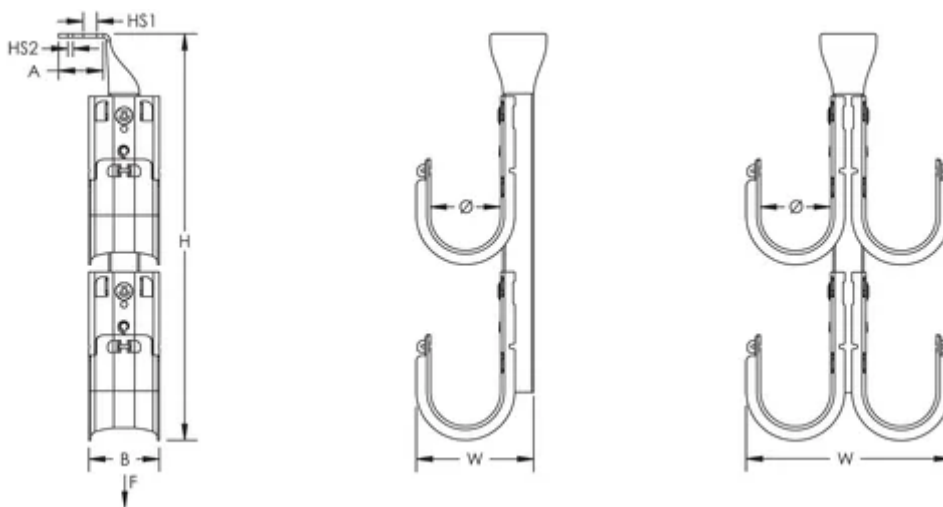

Tiers: 2

Altura (H): 387mm

Largura (W): 138mm

Tamanho do orifício 1 (HS1): 10.3mm

Tamanho do orifício 2 (HS2): 4.7mm

A: 36.5mm

B: 50mm

Static Load 1 (F1): 540N

Static Load 2 (F2): 540N

DETALHES ADICIONAIS DO PRODUTO

Static loads represent maximum load limit of J-Hook tree. Static load limit of each J-Hook is 60 lb (270 N).

Refer to Static Load 1 when fastening J-Hook tree using Hole Size 1. Refer to Static Load 2 when fastening J-Hook tree using Hole Size 2.

Non-continuous supports may not exceed spacing of 5' (1.5 m) per TIA 569-C.9.7 and EN 50174-2.

DIAGRAMAS

AVISO

Os produtos nVent devem ser instalados e utilizados apenas conforme indicado nas fichas de instrução do produto e materiais de treinamento da nVent. As fichas de instrução estão disponíveis em www.nVent.com e com nossos representantes de atendimento ao cliente nVent. A instalação inadequada, uso incorreto, aplicação incorreta ou outra falha qualquer em seguir completamente as instruções e avisos da nVent podem levar ao mau funcionamento do produto, danos à propriedade, lesões corporais graves e morte, e/ou anular sua garantia.