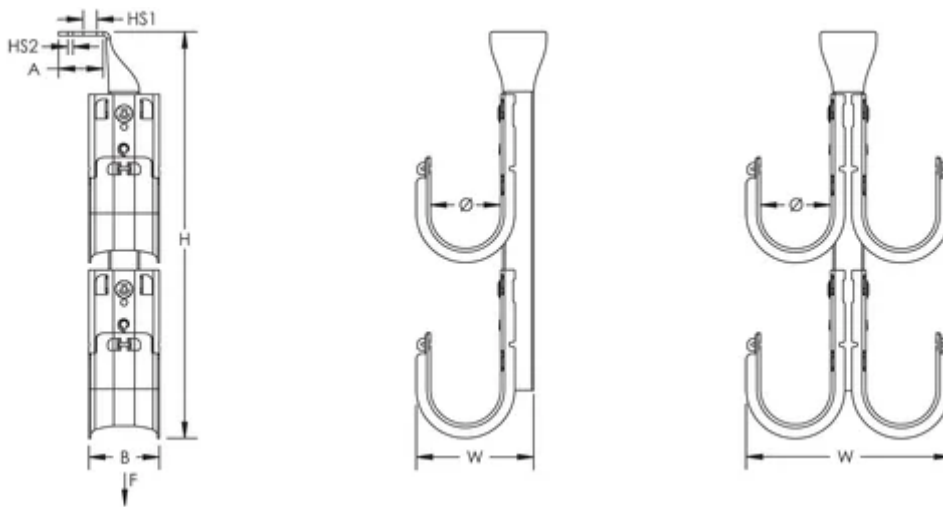

Tiers: 3

Altura (H): 578mm

Largura (W): 138mm

Tamanho do orifício 1 (HS1): 10.3mm

Tamanho do orifício 2 (HS2): 4.7mm

A: 36.5mm

B: 50mm

Static Load 1 (F1): 810N

Static Load 2 (F2): 810N

DETALHES ADICIONAIS DO PRODUTO

Static loads represent maximum load limit of J-Hook tree. Static load limit of each J-Hook is 60 lb (270 N).

Refer to Static Load 1 when fastening J-Hook tree using Hole Size 1. Refer to Static Load 2 when fastening J-Hook tree using Hole Size 2.

Non-continuous supports may not exceed spacing of 5' (1.5 m) per TIA 569-C.9.7 and EN 50174-2.

DIAGRAMAS

AVISO

Os produtos nVent devem ser instalados e utilizados apenas conforme indicado nas fichas de instrução do produto e materiais de treinamento da nVent. As fichas de instrução estão disponíveis em www.nVent.com e com nossos representantes de atendimento ao cliente nVent. A instalação inadequada, uso incorreto, aplicação incorreta ou outra falha qualquer em seguir completamente as instruções e avisos da nVent podem levar ao mau funcionamento do produto, danos à propriedade, lesões corporais graves e morte, e/ou anular sua garantia.