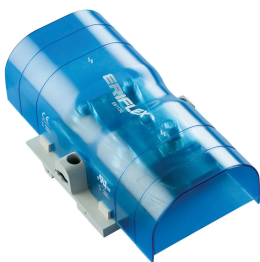

Power Terminal, Lug-to-Lug, 800 A

Data Solutions

NÚMERO DE CATÁLOGO

SBLL-800

CERTIFICATIONS

CARACTERÍSTICAS

Tinned copper block allows for copper or aluminum conductor connections

Accessible studs allow for easy connection of sections of nVent ERIFLEX Flexibar or other conductors

Design allows for visual inspection of conductor and confirmation of connection

Adjustable transparent cover

Modular snap-together blocks for building multi-pole power blocks

Easily clips onto DIN rail or mounts to panel with screws

SBLEC Power Terminals Fixing Accessory required for direct panel mount

RoHS compliant

Halogen free

CARACTERÍSTICAS DO PRODUTO

Número do artigo: 561136

Material: Copper; Termoplástico

Acabamento: Tinned

Max Current Rating, IEC: 1250A

Max Working Voltage, UL (Vin): 1000

Number of Stud Connections: 4

Stud Connection Conductor Width: (2) 20 – 40 mm; (1) 50 – 80 mm

Stud Connection Compact Stranded Wire Size: (2) 25 – 300 mm²

Stud Connection Wire Size: (2) #4 - 500 kcmil