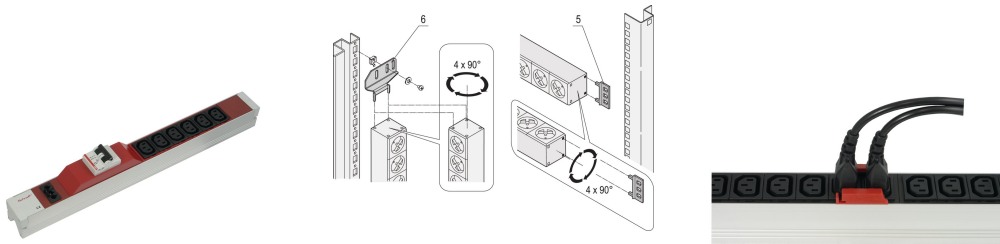

# Socket Strip, IEC C13, With Wieland® Input, C13, 6 Sockets, 19", Red, With Overcurrent Protection

### NÚMERO DE CATÁLOGO

60110-351

Modular, compact PDU with many function elements. Using a 1 U by 1 U aluminum chassis the PDU can easily be integrated in a rack. The Wieland connector allows easy combination with different power input cords.

## CARACTERÍSTICAS

---

Input via Wieland® GST 18 plug

Installation height 1 U

In accordance with IEC 60320

Horizontal or vertical mounting

Output via IEC 60320 C-13 sockets

Socket strips can be rotated through all four directions (in 90° increments) during fitting

## CARATERÍSTICAS DO PRODUTO

---

Tipo de soquete: IEC C13

Socket Quantity: 6

Switched Outlets: Não

Tensão AC: 230V

Function: Overcurrent Protection

Quantidade por embalagem: 1