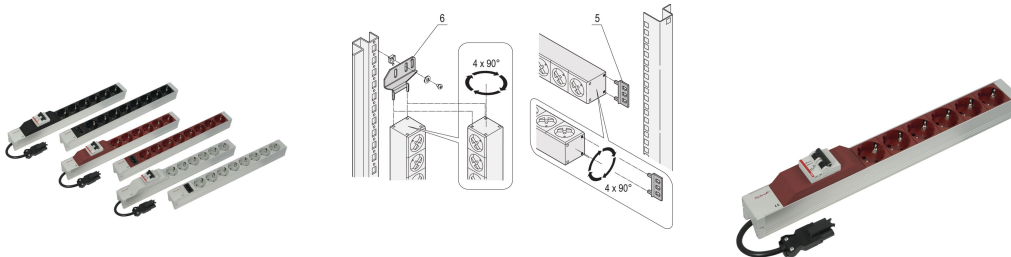

# Socket Strip, SCHUKO, With Wieland® Input, 19", Black, With Overcurrent Protection

### NÚMERO DE CATÁLOGO

60110-353

Modular, compact PDU with many function elements. Using a 1 U by 1 U aluminum chassis the PDU can easily be integrated in a rack. The Wieland connector allows easy combination with different power input cords.

### CARACTERISTICAS

Installation height 1 U

Output via SCHUKO sockets

Input via Wieland® GST 18 plug

Socket strips can be rotated through all four directions (in 90° increments) during installation

Horizontal or vertical mounting

## CARATERÍSTICAS DO PRODUTO

---

Tipo de soquete: SCHUKO

Socket Quantity: 6

Switched Outlets: Não

Tensão AC: 230V

Function: Overcurrent Protection

Quantidade por embalagem: 1