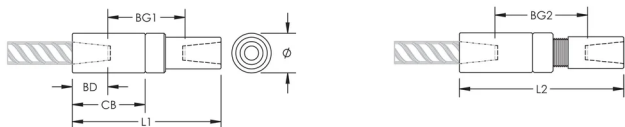

DETALHES ADICIONAIS DO PRODUTO

Bar dimensions and weights listed may vary by region. Coupler sizes not shown may be available by special order. Contact your nVent LENTON representative for more information.

DIAGRAMAS

AVISO

Os produtos nVent devem ser instalados e utilizados apenas conforme indicado nas fichas de instrução do produto e materiais de treinamento da nVent. As fichas de instrução estão disponíveis em www.nVent.com e com nossos representantes de atendimento ao cliente nVent. A instalação inadequada, uso incorreto, aplicação incorreta ou outra falha qualquer em seguir completamente as instruções e avisos da nVent podem levar ao mau funcionamento do produto, danos à propriedade, lesões corporais graves e morte, e/ou anular sua garantia.

América do Norte

+1 800 753 9221
Opção 1 – Apoio ao cliente
Opção 2 – Assistência
técnica

Europa

Países Baixos:
+31 800-0200135
França:
+33 800 901 793

Europa

Alemanha:
800 1890272
Outros países:
+31 13 5835404

APAC

Xangai:
+ 86 21 2412 1618/19
Sydney:
+61 2 9751 8500

O nosso forte portfólio de marcas:

CADDY ERICO HOFFMAN ILSCO SCHROFF TRACHTE