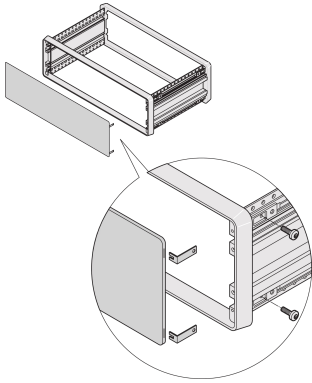

# CompacPRO Front/Rear Panel, With Hidden Fixing

The front panel for CompacPRO Case mounts to the frame of the case. The front panel has no visible screws and can be used for front foil.

## CARACTERISTICAS

Al panel, 2.5 mm