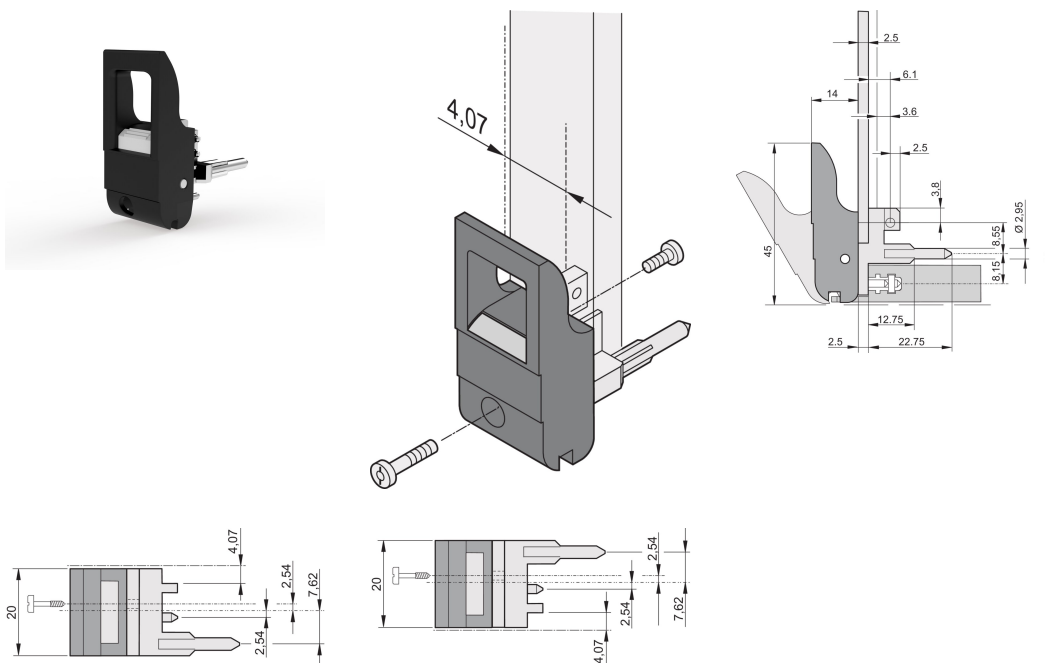

Insertor/Extractor Handle Type IET, Black Lever, Grey Button, Bottom; 10 pieces

NÚMERO DE CATÁLOGO

20817-652

The inserter/extractor handle, type IET in accordance with IEEE 1101.10. Two of these handles can overcome a single lever force of 700 N (per pair).

CERTIFICATIONS

CARACTERÍSTICAS

Suitable for insertion and extraction forces up to 700 N (per pair)

In accordance with IEEE 1101.10 and IEC 60297-3-102

A microswitch can be mounted

CARACTERÍSTICAS DO PRODUTO

Quantidade por embalagem: 10

Tipo de alça: IET; Bottom Front; Top Rear I/O

Flammability Rating: UL® 94V-0

Cor: Jet Black

Código de cor: RAL 9005

Em conformidade com: EN 45545-2

Profundidade (D): 39.15mm

Altura (H): 44.65mm

Material: Policarbonato; Liga de zinco

Product Type: Handle

Tipo: Inserter/Extractor, Standard

Largura (W): 19.8mm

Works With: Front Panels

Net Weight: 0.233kg

DETALHES ADICIONAIS DO PRODUTO

Please order Coding pegs and Microswitch separately.