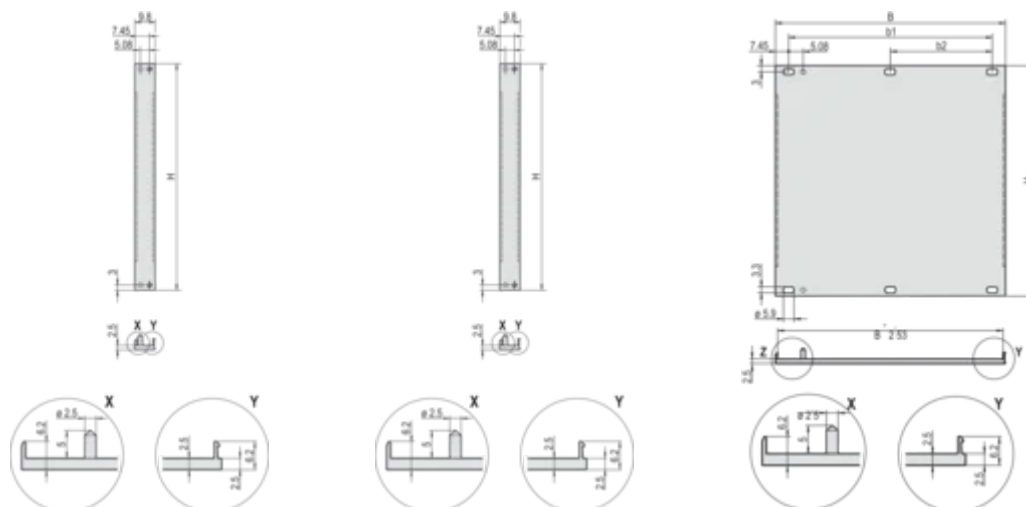

Instalação: Screw-on Front

Gasket Type: Textile EMC

Front Finish: Anodized

Rear Finish: Conductive

Treated Edges: Não

Em conformidade com: IEC 60297-3-101; IEEE 1101.1/10

Profundidade (D): 2.5mm

EMC Shielding: No (Retrofittable)

Acabamento: Anodized; Passivated

Altura (H): 128.4mm

Material: Alumínio

Product Type: Front Panel

Tipo: Front Panel without Handle

Largura (W): 213mm

Net Weight: 0.18kg

DETALHES ADICIONAIS DO PRODUTO

Please order fixing material (sleeves, collar screws) separately.

14 ... 84 HP: multi-part U-profile (front panel with crimped profiles).

Differences in finish between 2 ... 12 HP and 14 ... 84 HP.

2 ... 12 HP: one-part U-profile

Please order textile EMC gasket separately.

Standard pack quantity: 2 to 28HP: 5 pieces, 42 to 84 HP: 1 piece, supplied in standard pack quantities (SPQ) only.

DIAGRAMAS