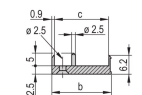

Plug-In Unit Kit With IET Handle, Shielded, Black 3 U, 8 HP

NÚMERO DE CATÁLOGO

20848-764

Plug-in unit, with IET inserter/extractor black handle, 3 U, front assembly. The U-shaped front panel enable shielding with a textile gasket.