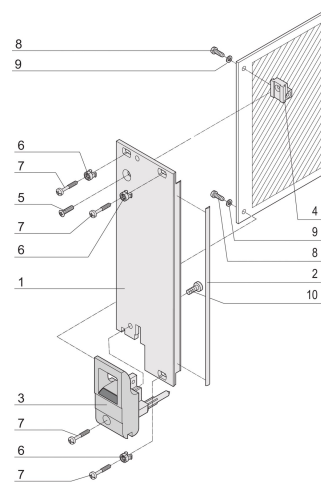

Plug-In Unit Kit With IET Handle, Shielded, Black 3 U, 8 HP

NÚMERO DE CATÁLOGO

20848-764

Plug-in unit, with IET inserter/extractor black handle, 3 U, front assembly. The U-shaped front panel enable shielding with a textile gasket.

CERTIFICATIONS

CARACTERÍSTICAS

U-shaped front panel for textile gasket

Suitable for insertion and extraction forces up to 700 N (per pair)

Enable the installation of a microswitch

Enable the installation of coding pegs in accordance with IEC 60297-3-103/ IEEE 1101.10

CARATERÍSTICAS DO PRODUTO

Rack Width: 8HP

Quantidade por embalagem: 1

Tipo de alça: IET

Instalação: Screw-on Front

Gasket Type: Textile EMC

Front Finish: Anodized

Rear Finish: Etched

Treated Edges: Não

Em conformidade com: IEC 60297-3-102; IEEE 1101.10; IEC 60297-3-103; IEEE 1101.1/11

EMC Shielding: Sim

Acabamento: Anodized; Passivated

Altura: 128.4mm

Material: Alumínio

Product Type: Front Panel