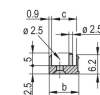

Plug-In Unit Kit With IET Handle, Shielded, Black 3 U, 8 HP

NÚMERO DE CATÁLOGO

20848-764

Plug-in unit, with IET inserter/extractor black handle, 3 U, front assembly. The U-shaped front panel enable shielding with a textile gasket.