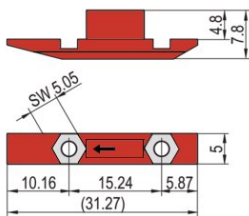

Slide Nut, to Accomodate 2 Nuts, 12 Pieces

NÚMERO DE CATÁLOGO

24560-166

The slide nut is inserted into the groove of the horizontal rail instead of the threaded insert to assemble a bottom hinged front panel.

CERTIFICATIONS

CARACTERÍSTICAS

The slide nut is inserted into the groove of the horizontal rail instead of the threaded insert

CARATERÍSTICAS DO PRODUTO

Quantidade por embalagem: 12

Material: Polybutylene Terephthalate