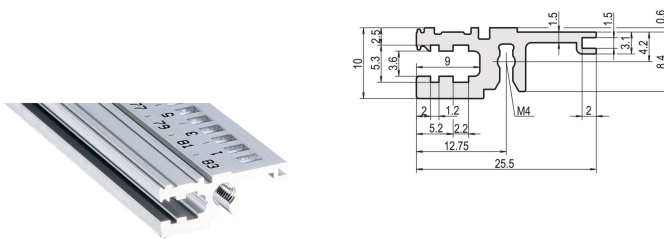

Horizontal Rail, Front, Type L-OD, Light, Without Lip, 40 HP

NÚMERO DE CATÁLOGO

34560-040

Combinations of horizontal rails and side panels

	Subrack 1 HP	Subrack 2 HP	Subrack 3 HP	Subrack 4 HP
Subrack 1 HP	-	+	+	+
Subrack 2 HP	+	+	+	+
Subrack 3 HP	+	+	-	-
Subrack 4 HP	+	+	-	-

Legend: + can be combined, - combination not recommended

The horizontal rail without a lip enable the use of a setups such as a 6 U front panel for a subrack which is split into 2 x 3 U.

CERTIFICATIONS

CARACTERÍSTICAS

For installation behind full-width front panel

< 28 HP not to print

Without lip (L-OD)

Aluminum extrusion, anodized finish, conductive contact surface

CARATERÍSTICAS DO PRODUTO

Rack Width: 40HP

Quantidade por embalagem: 1

Acabamento: Anodized

Length: 208.28mm

Material: Alumínio

Família de produtos: EuropacPRO; RatiopacPRO; RatiopacPRO AIR; CompacPRO; PropacPRO

Product Type: Horizontal Rail

Tipo: Light, OD

Works With: Subracks; Cases