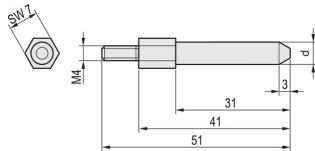

EuropacPRO Coding Peg SNCF

This coding peg / pin enable a safe connection between the floating connectors used for the SNCF subracks. The Pins can be assembled into the rear frame.

CERTIFICATIONS

CARACTERISTICAS

This coding peg / pin enable a safe connection between the floating connectors

Torque 1.5 Nm

ESPECIFICAÇÕES

Tipo:	Coding Peg
Product Type:	Coding/Keying Indicator
Família de produtos:	EuropacPRO
Material:	Aço
Works With:	Subracks
Acabamento:	Chapa de Aço Zincada