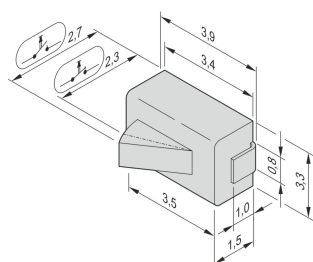

Microswitch for Carrier Compact- and Full-Size-Module

Mirco Switch for AMC Carrier. Option as closer or opener available.

CARACTERISTICAS

SMD Version

ESPECIFICAÇÕES

Product Type: Switch

Table 1/1

Número de catálogo	Design Feature	Quantidade por embalagem	Works With
20849-235	Normally Open	10	Systems
20849-236	Normally Closed	10	Systems