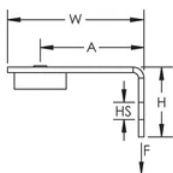

DETALHES ADICIONAIS DO PRODUTO

Static Load represents the static load of the nail gun insert assembly. Please consult with the nail manufacturer to evaluate the static load of the nail and type of concrete used for the installation. Maximum load is the lesser of the static load from the nail manufacturer or the published load for the assembly.

Nail gun insert is compatible with BeA® CN60-688ES, Hilti® BX 3, GX 3, DEWALT® Trak-It C3, SPIT® PULSA 40E, 800E, 700, 1000 or equivalent nailers.

DIAGRAMAS