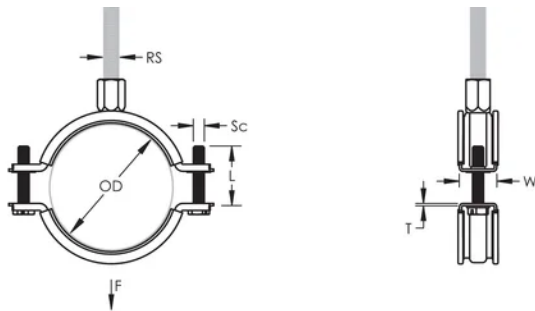

Material: EPDM-SBR Rubber;Stainless Steel 316L (EN 1.4404)

Acabamento: Electropolished

Cor: Black

Temperatura: -50 to 110 °C

Diâmetro externo (OD): 50 - 58 mm

Tamanho da haste (RS): M8;M10

Largura (W): 20 mm

Espessura (T): 1.25 mm

Diâmetro do parafuso (Sc): 6

Comprimento do parafuso (L): 27mm

Static Load: 700N

DETALHES ADICIONAIS DO PRODUTO

Lining is EPDM rubber.

DIAGRAMAS

AVISO

Os produtos nVent devem ser instalados e utilizados apenas conforme indicado nas fichas de instrução do produto e materiais de treinamento da nVent. As fichas de instrução estão disponíveis em www.nVent.com e com nossos representantes de atendimento ao cliente nVent. A instalação inadequada, uso incorreto, aplicação incorreta ou outra falha qualquer em seguir completamente as instruções e avisos da nVent podem levar ao mau funcionamento do produto, danos à propriedade, lesões corporais graves e morte, e/ou anular sua garantia.