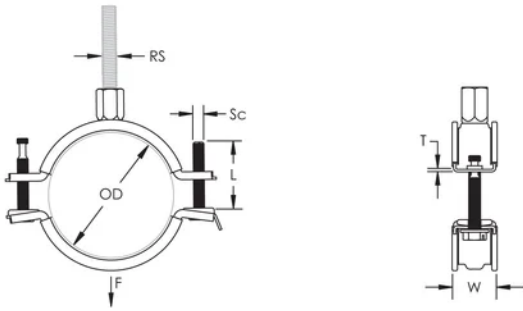

CARACTERÍSTICAS DO PRODUTO

Número do artigo: 586701

Material: Aço;EPDM-SBR Rubber

Acabamento: Electrogalvanized

Cor: Black

Temperatura: -50 to 110 °C

Diâmetro externo (OD): 11 - 15 mm

Tamanho da haste (RS): M8;M10

NB/DN: 8

Tamanho do tubo: 1/4"

Largura (W): 20 mm

Espessura (T): 1 mm

Diâmetro do parafuso (Sc): 6

Comprimento do parafuso (L): 27mm

Static Load: 1000N

DETALHES ADICIONAIS DO PRODUTO

Lining is EPDM rubber.

DIAGRAMAS

AVISO

Os produtos nVent devem ser instalados e utilizados apenas conforme indicado nas fichas de instrução do produto e materiais de treinamento da nVent. As fichas de instrução estão disponíveis em www.nVent.com e com nossos representantes de atendimento ao cliente nVent. A instalação inadequada, uso incorreto, aplicação incorreta ou outra falha qualquer em seguir completamente as instruções e avisos da nVent podem levar ao mau funcionamento do produto, danos à propriedade, lesões corporais graves e morte, e/ou anular sua garantia.