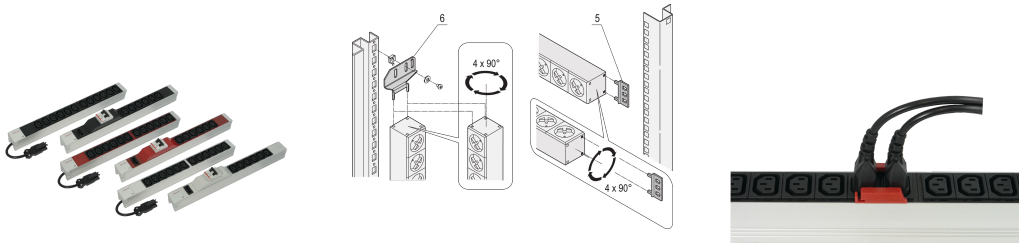

# Socket Strip, IEC C13, With Wieland® Input, C13, 12 Sockets, 19", White

### NÚMERO DE CATÁLOGO

60110-340

Modular, compact PDU with many function elements. Using a 1 U by 1 U aluminum chassis the PDU can easily be integrated in a rack. The Wieland connector allows easy combination with different power input cords.

### CARACTERISTICAS

Input via Wieland® GST 18 plug

Installation height 1 U

In accordance with IEC 60320

Horizontal or vertical mounting

Output via IEC 60320 C-13 sockets

Socket strips can be rotated through all four directions (in 90° increments) during fitting

## CARATERÍSTICAS DO PRODUTO

---

Tipo de soquete: IEC C13

Socket Quantity: 12

Switched Outlets: Não

Tensão AC: 230V

Quantidade por embalagem: 1

Cor: Grey