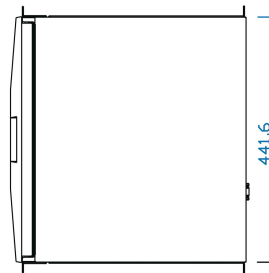

19" Drawer With Keyboard 1 U, Touchpad, RAL 9005, French Keyboard

Data Solutions

NÚMERO DE CATÁLOGO

60118-568

19" rack mountable drawer with keyboard with full extension.

CERTIFICATIONS

CARACTERISTICAS

Extendable 1 U drawer with keyboard including function keys, number pad, touchpad

Locking at full extension and in the inserted state