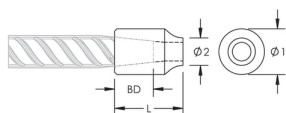

Peso unitário: 0.06 kg

Quantidade por embalagem: 555

DETALHES ADICIONAIS DO PRODUTO

Bar dimensions and weights listed may vary by region. Coupler sizes not shown may be available by special order. Contact your nVent LENTON representative for more information.

The design of the weld, the selection of electrode, and other relevant choices depend on the chemical and physical properties of the structural steel to which the couplers are welded. Engineers who design assemblies should adhere to all appropriate regulations.

Suffix "EE" has been added to some part numbers to clarify design version among regions.

DIAGRAMAS

AVISO

Os produtos nVent devem ser instalados e utilizados apenas conforme indicado nas fichas de instrução do produto e materiais de treinamento da nVent. As fichas de instrução estão disponíveis em www.nVent.com e com nossos representantes de atendimento ao cliente nVent. A instalação inadequada, uso incorreto, aplicação incorreta ou outra falha qualquer em seguir completamente as instruções e avisos da nVent podem levar ao mau funcionamento do produto, danos à propriedade, lesões corporais graves e morte, e/ou anular sua garantia.

América do Norte

+1 800 753 9221

Opção 1 – Apoio ao cliente

Opção 2 – Assistência

técnica

Europa

Países Baixos:

+31 800-0200135

França:

+33 800 901 793

Europa

Alemanha:

800 1890272

Outros países:

+31 13 5835404