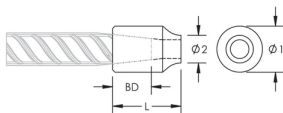

Bar Depth (BD): 36mm

Peso unitário: 0.17 kg

Quantidade por embalagem: 150

DETALHES ADICIONAIS DO PRODUTO

Bar dimensions and weights listed may vary by region. Coupler sizes not shown may be available by special order. Contact your nVent LENTON representative for more information.

The design of the weld, the selection of electrode, and other relevant choices depend on the chemical and physical properties of the structural steel to which the couplers are welded. Engineers who design assemblies should adhere to all appropriate regulations.

Suffix "EE" has been added to some part numbers to clarify design version among regions.

DIAGRAMAS

AVISO

Os produtos nVent devem ser instalados e utilizados apenas conforme indicado nas fichas de instrução do produto e materiais de treinamento da nVent. As fichas de instrução estão disponíveis em www.nVent.com e com nossos representantes de atendimento ao cliente nVent. A instalação inadequada, uso incorreto, aplicação incorreta ou outra falha qualquer em seguir completamente as instruções e avisos da nVent podem levar ao mau funcionamento do produto, danos à propriedade, lesões corporais graves e morte, e/ou anular sua garantia.

América do Norte

+1 800 753 9221

Opção 1 – Apoio ao cliente

Opção 2 – Assistência

técnica

Europa

Países Baixos:

+31 800-0200135

França:

+33 800 901 793

Europa

Alemanha:

800 1890272

Outros países:

+31 13 5835404