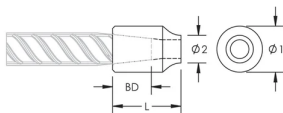

Bar Depth (BD): 43mm

Peso unitário: 0.29 kg

Quantidade por embalagem: 70

DETALHES ADICIONAIS DO PRODUTO

Bar dimensions and weights listed may vary by region. Coupler sizes not shown may be available by special order. Contact your nVent LENTON representative for more information.

The design of the weld, the selection of electrode, and other relevant choices depend on the chemical and physical properties of the structural steel to which the couplers are welded. Engineers who design assemblies should adhere to all appropriate regulations.

Suffix "EE" has been added to some part numbers to clarify design version among regions.

DIAGRAMAS

AVISO

Os produtos nVent devem ser instalados e utilizados apenas conforme indicado nas fichas de instrução do produto e materiais de treinamento da nVent. As fichas de instrução estão disponíveis em www.nVent.com e com nossos representantes de atendimento ao cliente nVent. A instalação inadequada, uso incorreto, aplicação incorreta ou outra falha qualquer em seguir completamente as instruções e avisos da nVent podem levar ao mau funcionamento do produto, danos à propriedade, lesões corporais graves e morte, e/ou anular sua garantia.

América do Norte

+1 800 753 9221

Opção 1 – Apoio ao cliente

Opção 2 – Assistência

técnica

Europa

Países Baixos:

+31 800-0200135

França:

+33 800 901 793

Europa

Alemanha:

800 1890272

Outros países:

+31 13 5835404