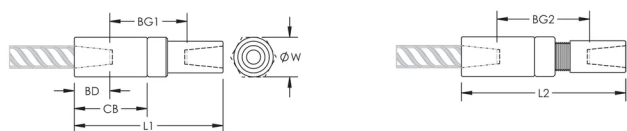

Comprimento 2 (L2): 218 mm

Bar Depth (BD): 52mm

Bar Gap 1 (BG1): 103mm

Bar Gap 2 (BG2): 114mm

Coupler Body (CB): 105mm

Peso unitário: 3.37 kg

Designed to Meet: AASHTO;ABNT NBR 8548:1984;ACI 318 Type 1 (125% Specified Yield);ACI 318 Type 2 (Specified Tensile);ACI 349;ACI 359;AS3600

Quantidade por embalagem: 6

DETALHES ADICIONAIS DO PRODUTO

Bar dimensions and weights listed may vary by region. Coupler sizes not shown may be available by special order. Contact your nVent LENTON representative for more information.

DIAGRAMAS

AVISO

Os produtos nVent devem ser instalados e utilizados apenas conforme indicado nas fichas de instrução do produto e materiais de treinamento da nVent. As fichas de instrução estão disponíveis em www.nVent.com e com nossos representantes de atendimento ao cliente nVent. A instalação inadequada, uso incorreto, aplicação incorreta ou outra falha qualquer em seguir completamente as instruções e avisos da nVent podem levar ao mau funcionamento do produto, danos à propriedade, lesões corporais graves e morte, e/ou anular sua garantia.

América do Norte

+1 800 753 9221

Opção 1 – Apoio ao cliente

Opção 2 – Assistência

técnica

Europa

Países Baixos:

+31 800-0200135

França:

+33 800 901 793

Europa

Alemanha:

800 1890272

Outros países:

+31 13 5835404

APAC

Xangai:

+ 86 21 2412 1618/19

Sydney:

+61 2 9751 8500

O nosso forte portfólio de marcas:

CADDY

ERICO

HOFFMAN

ILSCO

SCHROFF

TRACHTE