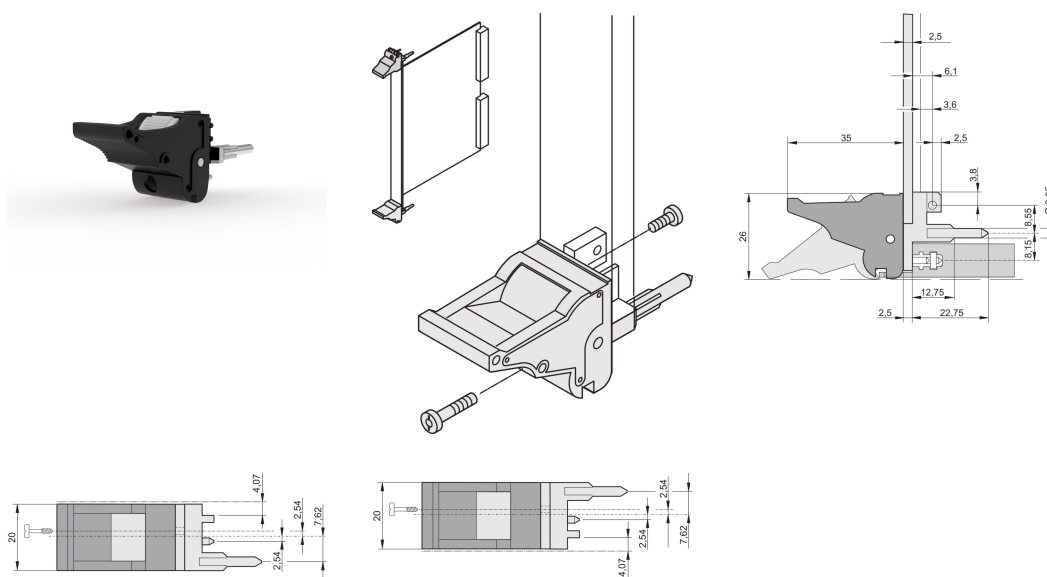

# Insertor/Extractor Handle Type IEL, Black Lever, Grey Button, Bottom, 100 Pieces

## NÚMERO DE CATÁLOGO

**20817-613**

The inserter/extractor handle, type IEL in accordance with IEEE 1101.10. Two of these handles can overcome a single lever force of 700N (per pair).

## CARACTERÍSTICAS

Suitable for insertion and extraction forces up to 700 N (per pair)

In accordance with IEEE 1101.10 and IEC 60297-3-102

A microswitch can be mounted