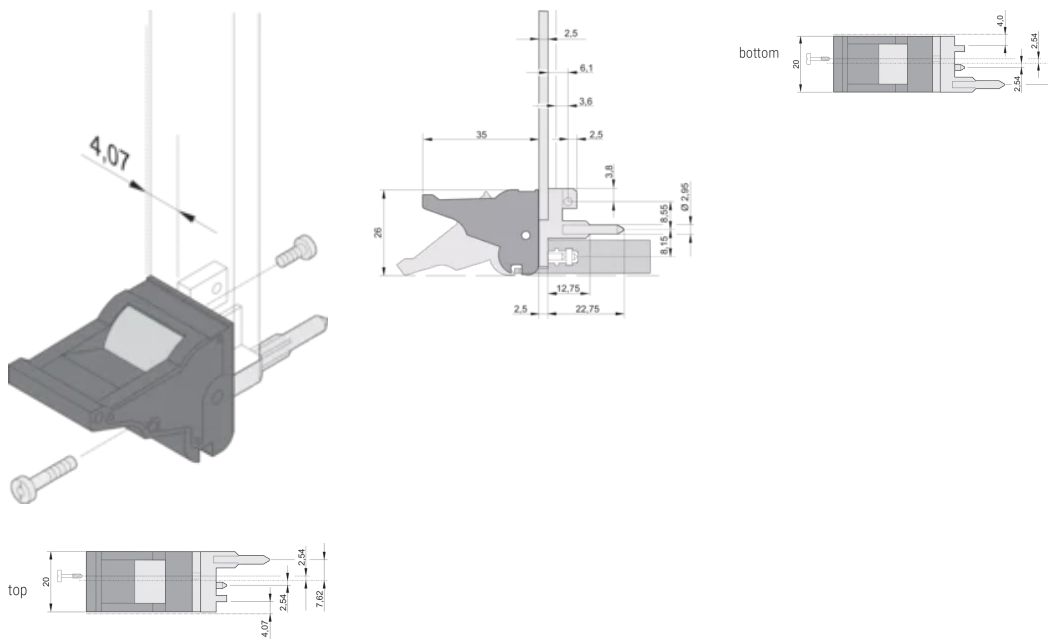

Tipo de alça: IEL; Bottom Front; Top Rear I/O

Flammability Rating: UL@ 94V-0

Cor: Black

Em conformidade com: EN 45545-2

Material: Policarbonato; Liga de zinco

Product Type: Handle

Tipo: Inserter/Extractor, Standard

Works With: Front Panels

Net Weight: 0.365kg

DETALHES ADICIONAIS DO PRODUTO

Please order Coding pegs and Microswitch separately.

DIAGRAMAS

AVISO

Os produtos nVent devem ser instalados e utilizados apenas conforme indicado nas fichas de instrução do produto e materiais de treinamento da nVent. As fichas de instrução estão disponíveis em www.nVent.com e com nossos representantes de atendimento ao cliente nVent. A instalação inadequada, uso incorreto, aplicação incorreta ou outra falha qualquer em seguir completamente as instruções e avisos da nVent podem levar ao mau funcionamento do produto, danos à propriedade, lesões corporais graves e morte, e/ou anular sua garantia.