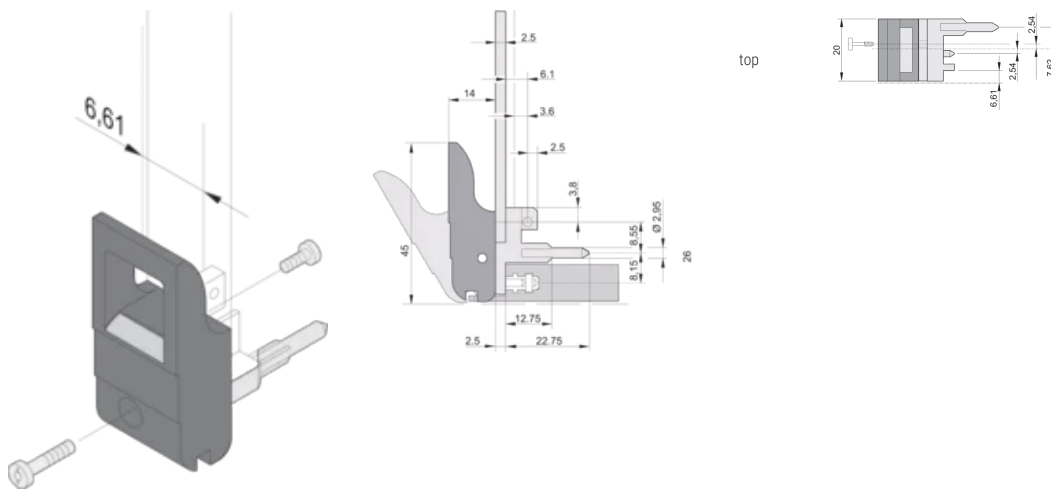

Tipo de alça: IET; Top Front

Flammability Rating: UL@ 94V-0

Cor: Jet Black

Código de cor: RAL 9005

Em conformidade com: EN 45545-2

Profundidade (D): 39.15mm

Altura (H): 44.65mm

Material: Policarbonato; Liga de zinco

Product Type: Handle

Tipo: Inserter/Extractor, 0.1" Offset

Largura (W): 19.8mm

Works With: Front Panels

Net Weight: 0.24kg

DETALHES ADICIONAIS DO PRODUTO

Please order Coding pegs and Microswitch separately.

DIAGRAMAS

AVISO

Os produtos nVent devem ser instalados e utilizados apenas conforme indicado nas fichas de instrução do produto e materiais de treinamento da nVent. As fichas de instrução estão disponíveis em www.nVent.com e com nossos representantes de atendimento ao cliente nVent. A instalação inadequada, uso incorreto, aplicação incorreta ou outra falha qualquer em seguir completamente as instruções e avisos da nVent podem levar ao mau funcionamento do produto, danos à propriedade, lesões corporais graves e morte, e/ou anular sua garantia.