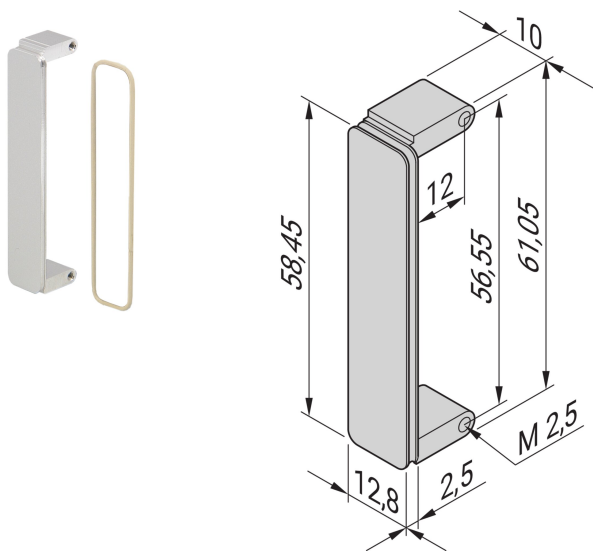

Bezel for FMC Mezzanine Front Panel Cutouts, VITA 57.1

NÚMERO DE CATÁLOGO

20835-849

A FMC bezel is fitted into FMC mezzanine front panel cutouts, Kit of 10 FMC bezels.

CERTIFICATIONS

CARACTERÍSTICAS

FMC bezel is fitted into FMC mezzanine front panel cutouts

FMC cover can optionally be shielded with conductive O-ring, please order this separately

Material, Al extrusion (anodized, surface conductive)

CARATERÍSTICAS DO PRODUTO

Product Type: Front Panel

Tipo: Mezzanine Front Panel

Accessory Type: Front panel

Instalação: Snapped in

EMC Shielding: No (Retrofittable)

Gasket Type: O-Ring EMC

Material: Alumínio

Front Finish: Anodized

Rear Finish: Conductive

Treated Edges: Não

Altura: 58.45mm

Largura: 12.8mm

Profundidade: 2.5mm

Em conformidade com: FMC Mezzanine; IEEE P1386

Quantidade por embalagem: 10

Acabamento: Anodized

Net Weight: 0.1kg

DETALHES ADICIONAIS DO PRODUTO