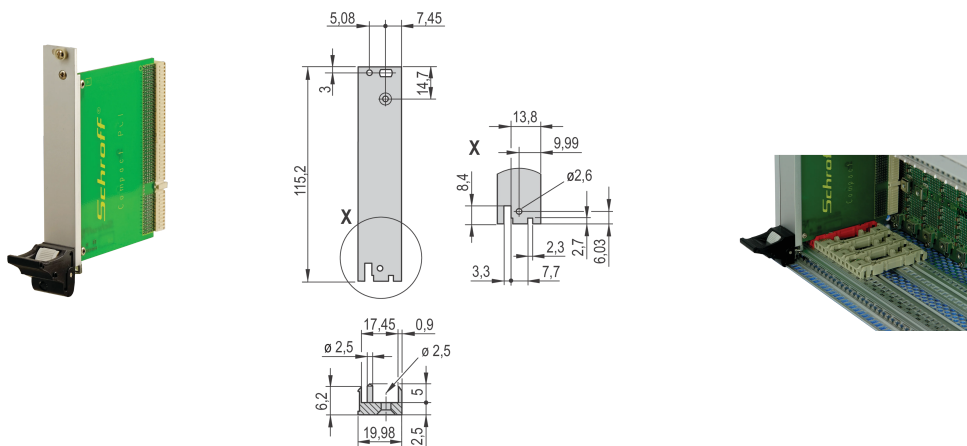

Plug-In Unit Kit With IEL Handle for Rear I/O, Shielded, Black, 3 U, 4 HP

NÚMERO DE CATÁLOGO

20848-751

Plug-in unit, with IEL inserter/extractor black handle, 3 U, rear I / O assembly. The U-shaped front panel enable shielding with a textile gasket.

CERTIFICATIONS

CARACTERÍSTICAS

U-shaped front panel for textile gasket

Suitable for insertion and extraction forces up to 700 N (per pair)

Enable the installation of a microswitch

Enable the installation of coding pegs in accordance with IEC 60297-3-103/ IEEE 1101.10

CARATERÍSTICAS DO PRODUTO

Rack Width: 4HP

Quantidade por embalagem: 1

Tipo de alça: IEL

Instalação: Screw-on Rear IO

Gasket Type: Textile EMC

Front Finish: Anodized

Rear Finish: Etched

Treated Edges: Não

Em conformidade com: IEC 60297-3-102; IEEE 1101.10; IEC 60297-3-103; IEEE 1101.1/11

EMC Shielding: Sim

Acabamento: Anodized; Passivated

Altura (H): 128.4mm

Material: Alumínio

Product Type: Front Panel