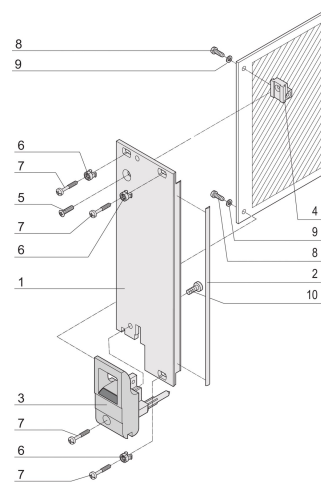

## NÚMERO DE CATÁLOGO

20848-765

Plug-in unit, with IET inserter/extractor black handle, 3 U, front assembly. The U-shaped front panel enable shielding with a textile gasket.

## CARACTERÍSTICAS

U-shaped front panel for textile gasket

Suitable for insertion and extraction forces up to 700 N (per pair)

Enable the installation of a microswitch

Enable the installation of coding pegs in accordance with IEC 60297-3-103/ IEEE 1101.10