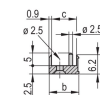

Plug-In Unit Kit With IET Handle, Shielded, Black 3 U, 12 HP

NÚMERO DE CATÁLOGO

20848-765

Plug-in unit, with IET inserter/extractor black handle, 3 U, front assembly. The U-shaped front panel enable shielding with a textile gasket.