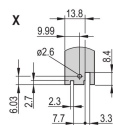

Plug-In Unit Kit With IET Handle, Shielded, Black 3 U, 12 HP

NÚMERO DE CATÁLOGO

20848-765

Plug-in unit, with IET inserter/extractor black handle, 3 U, front assembly. The U-shaped front panel enable shielding with a textile gasket.