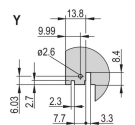

Plug-In Unit Kit With IET Handle, Shielded, Black 3 U, 12 HP

NÚMERO DE CATÁLOGO

20848-765

Plug-in unit, with IET inserter/extractor black handle, 3 U, front assembly. The U-shaped front panel enable shielding with a textile gasket.