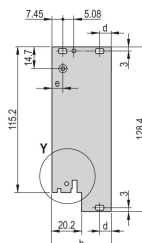

Plug-In Unit Kit With IET Handle, Shielded, Black 3 U, 12 HP

NÚMERO DE CATÁLOGO

20848-765

Plug-in unit, with IET inserter/extractor black handle, 3 U, front assembly. The U-shaped front panel enable shielding with a textile gasket.