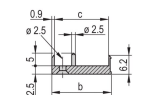

Plug-In Unit Kit With IET Handle, Shielded, Black 3 U, 12 HP

NÚMERO DE CATÁLOGO

20848-765

Plug-in unit, with IET inserter/extractor black handle, 3 U, front assembly. The U-shaped front panel enable shielding with a textile gasket.