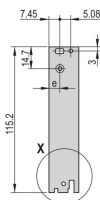

Plug-In Unit Kit With IET Handle, Shielded, Black 3 U, 12 HP

NÚMERO DE CATÁLOGO

20848-765

Plug-in unit, with IET inserter/extractor black handle, 3 U, front assembly. The U-shaped front panel enable shielding with a textile gasket.