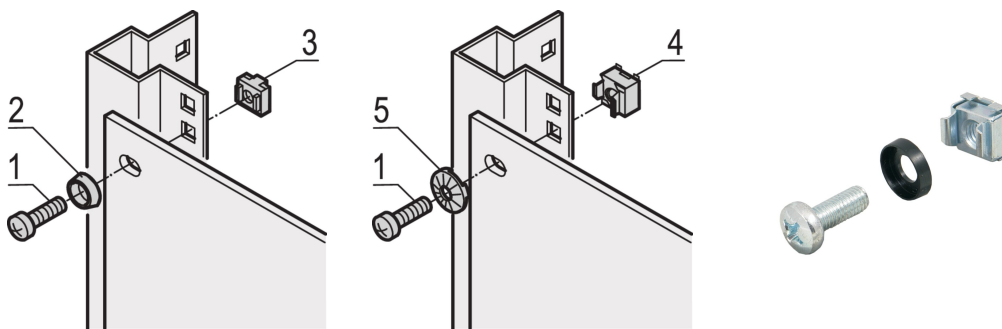

19" Assembly Kit M6, Screw, Washer, Nut; 50 pieces

NÚMERO DE CATÁLOGO

21101-809

For standard grounding use a grounding nut and washer on at least one attachment point.

When 19" assembly kit is used with conductive 19" panel mount, grounding cage nuts are not needed.

CERTIFICATIONS

CARACTERÍSTICAS

Assembly kits for assembly of 19" components into a cabinet

For mounting of front panels, distribution fields or other components on the frame, slide mounts or depth members with square cut-outs

CARATERÍSTICAS DO PRODUTO

Quantidade por embalagem: 50

Tamanho da rosca: M6

Acabamento: Chapa de Aço Zincada

Material: Aço; ABS

Família de produtos: RatiopacPRO; RatiopacPRO AIR; CompacPRO; PropacPRO; Comptec; Inpac; MultipacPRO; Varistar CP; Novastar; Eurorack; Outdoor