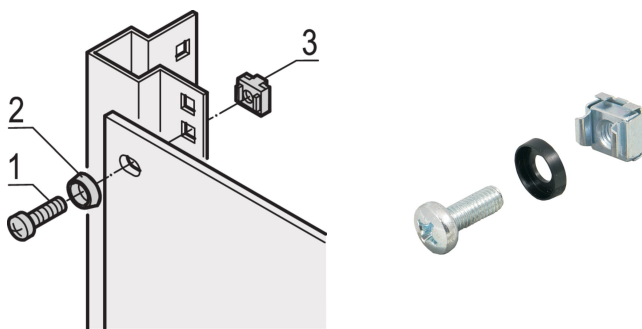

# 19" Assembly Kit M6, Screw, Washer, Nut; 100 pieces

## NÚMERO DE CATÁLOGO

**21101-810**

For standard grounding use a grounding nut and washer on at least one attachment point.

When 19" assembly kit is used with conductive 19" panel mount, grounding cage nuts are not needed.

## CARACTERÍSTICAS

Assembly kits for assembly of 19" components into a cabinet

For mounting of front panels, distribution fields or other components on the frame, slide mounts or depth members with square cut-outs

## CARATERÍSTICAS DO PRODUTO

Quantidade por embalagem: 100

Tamanho da rosca: M6

Acabamento: Chapa de Aço Zincada

Material: Aço; ABS

Família de produtos: RatiopacPRO; RatiopacPRO AIR; CompacPRO; PropacPRO; Comptec; Inpac; MultipacPRO; Varistar CP; Novastar; Eurorack; Outdoor