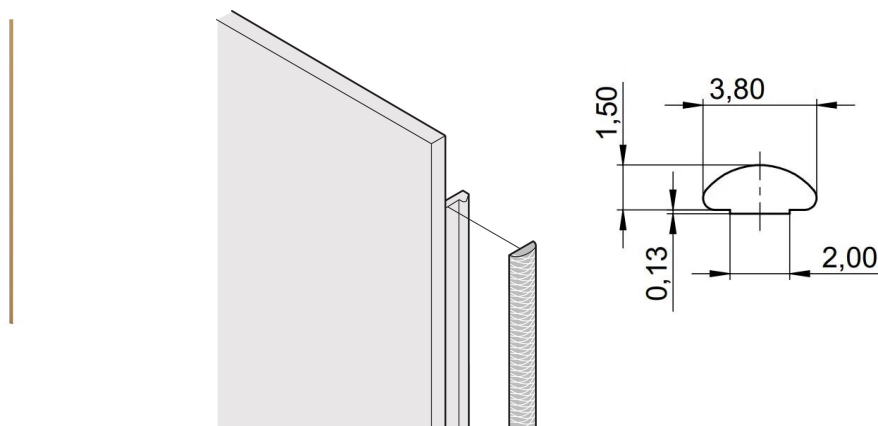

# Front Panel EMC Textile Shielding Kit, -40... +70°C, 6 U; 100 pieces

## NÚMERO DE CATÁLOGO

21101-856

The textile EMC gaskets are inserted into a slot on the right hand side of the U-shaped front panels. The gaskets are glued to the front panel.

## CARACTERÍSTICAS

Textile EMC gasket is affixed laterally on the front panel or in the groove of the right-hand profile as appropriate.

Profile seal is bonded onto the contact surface of the 19" bracket or of the rear angle and sets up the conductive connection to the U-shaped front panels