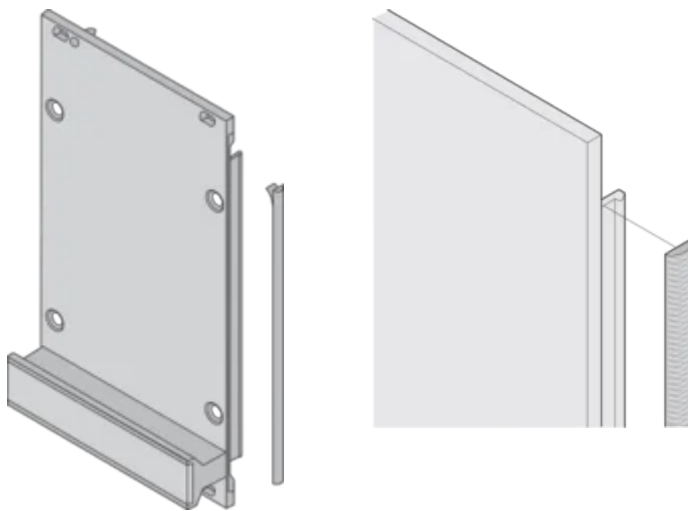

Altura (H): 232mm

Material: Elastômero Termoplástico

Família de produtos: EuropacPRO; RatiopacPRO; RatiopacPRO AIR; PropacPRO; Frame Type Plug-In Unit

Product Type: Shielding Kit

Largura (W): 3.8mm

Works With: Subracks; Cases; Front Panels

Flammability Rating: UL® 94V-0

Gross Weight: 0.174kg

DETALHES ADICIONAIS DO PRODUTO

EMC gaskets (textile) are required for shielding the front panels.

DIAGRAMAS

AVISO

Os produtos nVent devem ser instalados e utilizados apenas conforme indicado nas fichas de instrução do produto e materiais de treinamento da nVent. As fichas de instrução estão disponíveis em www.nVent.com e com nossos representantes de atendimento ao cliente nVent. A instalação inadequada, uso incorreto, aplicação incorreta ou outra falha qualquer em seguir completamente as instruções e avisos da nVent podem levar ao mau funcionamento do produto, danos à propriedade, lesões corporais graves e morte, e/ou anular sua garantia.