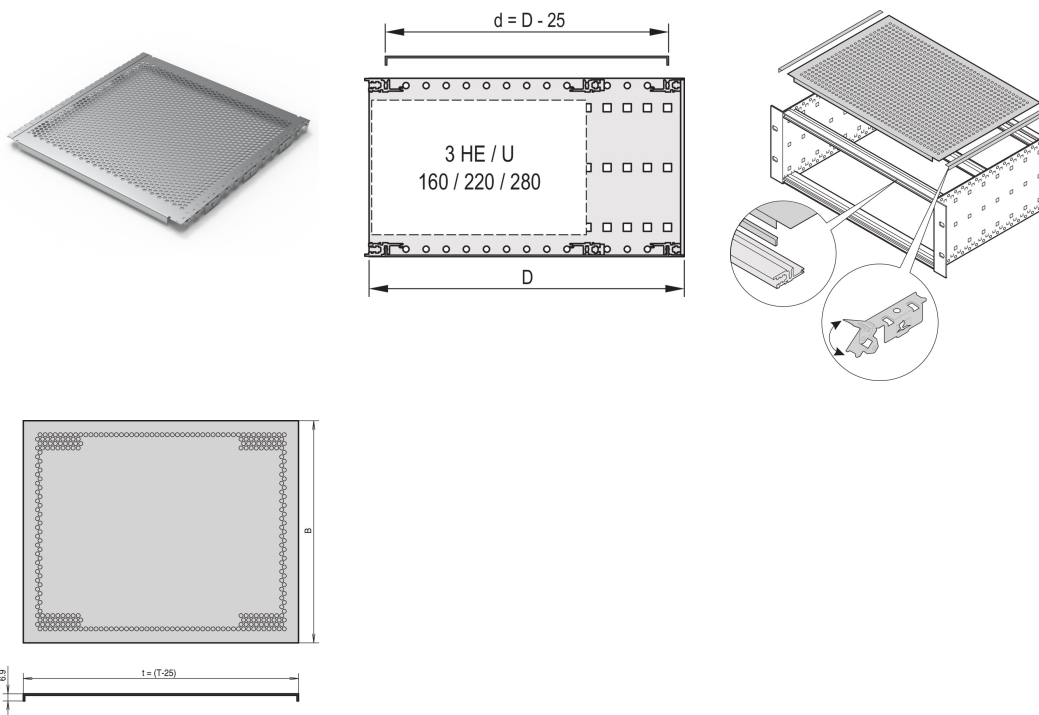

EuropacPRO Cover Plate, Universal, 42 HP, 295 mm

NÚMERO DE CATÁLOGO

24560-033

A cover plate is used for electromagnetic shielding or as mechanical protection. The cover can be used is non-standard boards will be assembled into the subrack.

CERTIFICATIONS

CARACTERÍSTICAS

Shielding is provided by optional EMC stainless steel gaskets, between cover plate and side panel

For variable positioning of horizontal rails e.g. for PCBs with non-standard formats

Perforation degree 58%

Suitable for use with all horizontal rails

CARACTERÍSTICAS DO PRODUTO

Rack Width: 42HP

Profundidade: 295mm

Quantidade por embalagem: 2

Acabamento: Passivated

Material: Alumínio

Família de produtos: EuropacPRO

Product Type: Cover Plate

Tipo: Universal

Works With: Subracks

Net Weight: 0.29kg

Unidade de embalagem: Pair

DETALHES ADICIONAIS DO PRODUTO

In addition, 4 contact strips per subrack are required to affix cover to horizontal rail.