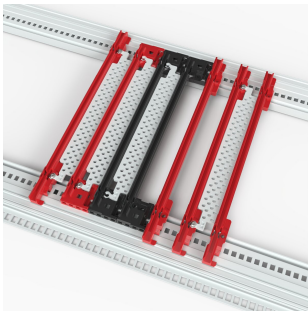

# AirBender, Card Guide Insert, 70P Blockage, 4HP, 160mm, 10 Pieces Kit

## NÚMERO DE CATÁLOGO

**24563-040**

The nVent SCHROFF AirBender Inlay enhances cooling efficiency by up to 85% per slot by balancing airflow in mixed impedance environments. It is easy to install, reduces fan noise, and improves overall system performance.

## CARACTERÍSTICAS

AirBender card guide inserts enhance cooling efficiency in electronic systems by up to 85% per 4HP slot by balancing airflow in environments with mixed air impedances

70% blockage: The AirBender introduces additional air impedance in slots with less critical components, redirecting airflow to more vulnerable zones and ensuring better cooling outcomes for all cards

Easy installation: Simply clip the AirBender into nVent SCHROFF plastic card guides and optionally secure it with a screw

Favors reduced noise development from the fans by maintaining them at an efficient operating point