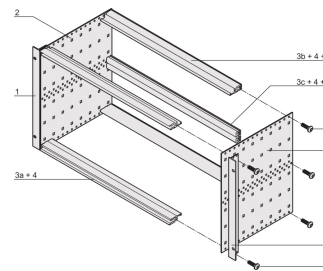

EuropacPRO 19" Subrack Kit for Backplane, Retrofit Shielding, 6 U, 295 mm

NÚMERO DE CATÁLOGO

24563-433

Non-shielded subrack for backplane mounting.

CERTIFICATIONS

CARACTERÍSTICAS

Subrack with side panel type F ("flexible"), front 19" bracket included, depth-adjustable 19" bracket sold separately (not included in items delivered)

Rear horizontal rail for backplane mounting with insulation strip

Aluminum construction

IP 20, in accordance with IEC 60529

Modifications such as cutouts, different finishes or dimensions available

Supplied as space-saving flat-pack

Horizontal rail type "light"

Internal and external dimensions in accordance with: IEC 60297-3-100, -101, IEEE 1101.1

CARACTERÍSTICAS DO PRODUTO

Rack Height: 6U

Profundidade: 295mm

Quantidade por embalagem: 1

For Mounting: Backplane

Board Depth: 160mm; 220mm; 280mm

Gasket Type: Stainless Steel EMC (retrofittable)

Inclui alça: Não

Instalação: Rack

Em conformidade com: IEC 60297-3-103

EMC Shielding: Não

Acabamento: Anodized; Passivated