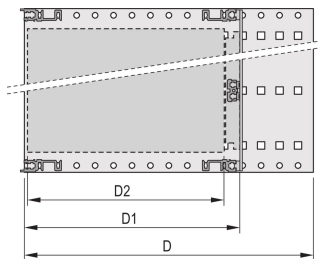

EuropacPRO 19" Subrack Kit for Backplane, Heavy, Retrofit Shielding, 6 U, 175 mm

NÚMERO DE CATÁLOGO

24563-461

Rear horizontal rail for backplane mounting with insulation strip

CERTIFICATIONS

CARACTERÍSTICAS

Horizontal rail type "Heavy"

Shock and Vibration resistance up to 5 g

IP 20, in accordance with IEC 60529

Shock and vibration tested to the German "Bahn" standards BN 411002, BN 411003

Internal and external dimensions in accordance with: IEC 60297-3-100, -101, IEEE 1101.1