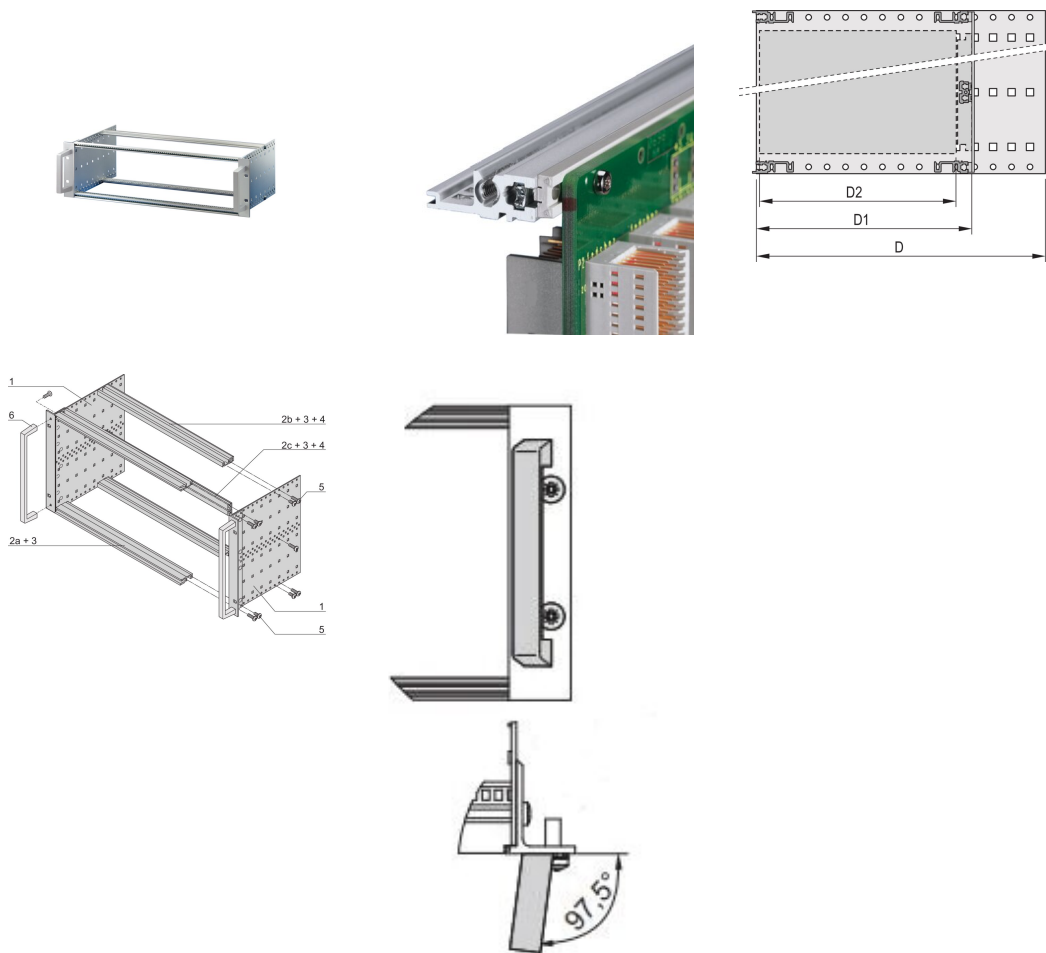

EuropacPRO 19" Subrack Kit for Backplane, Heavy, Retrofit Shielding, With Front Handle, 6 U, 175 mm

NÚMERO DE CATÁLOGO

24567-461

Non-EMC shielded subrack for backplane mounting, heavy version with tox welded side panels and front handle.

CERTIFICATIONS

CARACTERÍSTICAS

Subrack with side panel type H ("Heavy"), 19" bracket is firmly fixed to side panel (tox-cold welded)

Supplied as space-saving flat-pack

Rear horizontal rail for backplane mounting with insulation strip

Horizontal rail type "Heavy"

Shock and Vibration resistance up to 5 g

IP 20, in accordance with IEC 60529

Shock and vibration tested to the German "Bahn" standards BN 411002, BN 411003

Internal and external dimensions in accordance with: IEC 60297-3-100, -101, IEEE 1101.1

Installed load up to 15 kg

Version with front handles

CARATERÍSTICAS DO PRODUTO

Rack Height: 6U

Profundidade: 175mm

Quantidade por embalagem: 1

For Mounting: Backplane

Board Depth: 160mm