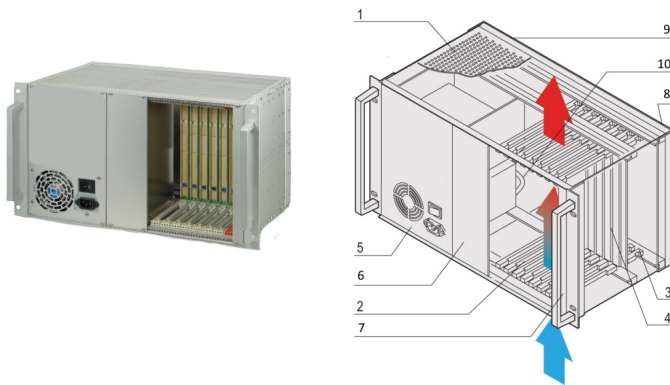

CPCI System With ATX PSU, 6 U, 8 Slot

NÚMERO DE CATÁLOGO

24579-030

Fanless 6 U CompactPCI System with vertical Card Cage for eight 6U Boards and eight RTM Boards. With built in ATX Power Supply.

CERTIFICATIONS

CARACTERÍSTICAS

In accordance with IEC 60297-3-101, -102, -103; IEEE 1101.1, 1101.10/11; backplane in accordance with PICMG 2.0 rev. 3.0

System with vertical card cage. Board format Front: 6 U, 160 mm deep; Rear I/O: 6 U, 80 mm deep

Backplane 8 slot, 6 U, 64 bit, System slot right, 8 HP wide CPU can be used

Heat dissipation by convection, from bottom to top

ATX PSU, 300 W

CARATERÍSTICAS DO PRODUTO

Product Type: System

Number of Slots: 8

Tipo: 19" Rack Mount

Backplane Type: 6 U CompactPCI

Data Transfer: 64-bit PCI Bus

Power per Slot: 10W

Tensão de entrada AC: 100 – 240V

Rack Height: 6U

Power Supply Type: (1) ATX PSU

Power Supply Included: Sim