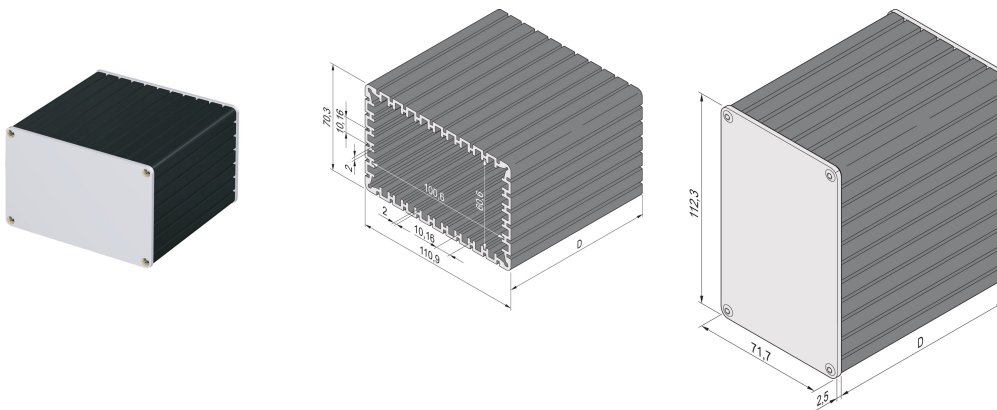

# Minipac Rectangular Shape Case, Desktop

## NÚMERO DE CATÁLOGO

**24814-024**

The rectangular Alu-profile case enables a user to insert 4 standard PCBs (height 100 mm x depth 160 mm). The PCBs will be inserted in grooves in the Alu-profile tube. Both sides are covered with 2.5 mm thick front panels.

## CARACTERÍSTICAS

Accommodates 4 standardized PCBs (height 100 mm, depth 160 mm) or rotated by 90° to accommodate 8 non-standardized PCBs (height 60 mm, depth 160 mm)

PCB thickness 1.6 mm, spacing 10.16 mm (2 HP)

Length D = 160 mm, long side 110.9 mm, short side 70.3 mm

Desktop version