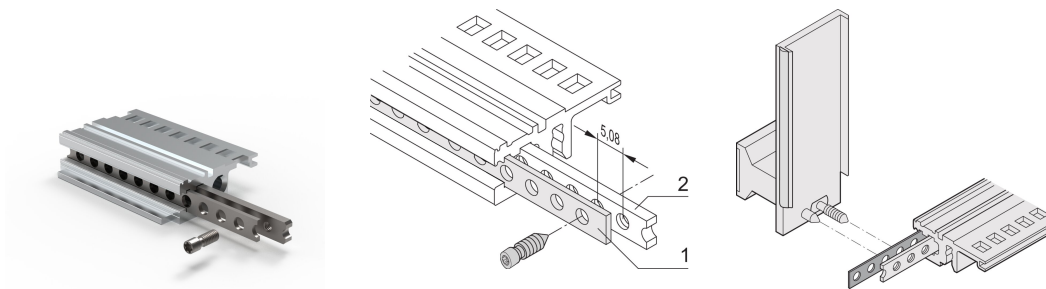

Horizontal Perforated Strip, 63 HP

NÚMERO DE CATÁLOGO

30845-232

Perforated strip out of 1mm Aluminum for centering shielded plug-in units.

CERTIFICATIONS

CARACTERÍSTICAS

For centering the shielded plug-in units

CARATERÍSTICAS DO PRODUTO

Rack Width: 63HP

Quantidade por embalagem: 1

Length: 324.92mm

Material: Alumínio

Família de produtos: EuropacPRO; RatiopacPRO; RatiopacPRO AIR; CompacPRO; PropacPRO; Inpac

Product Type: Perforated Strip

Works With: Subracks; Cases

Gross Weight: 0.004kg

DETALHES ADICIONAIS DO PRODUTO

Only usable with double-T threaded insert.

Please take into consideration that deliveries may be carried out in the stated SPQs (SPQ, e.g. 5 pieces, 10 pieces, 50 pieces, etc.). Differing order quantities (e.g. 2 pieces) may be changed to the next possible delivery quantity = Standard Pack Quantity.