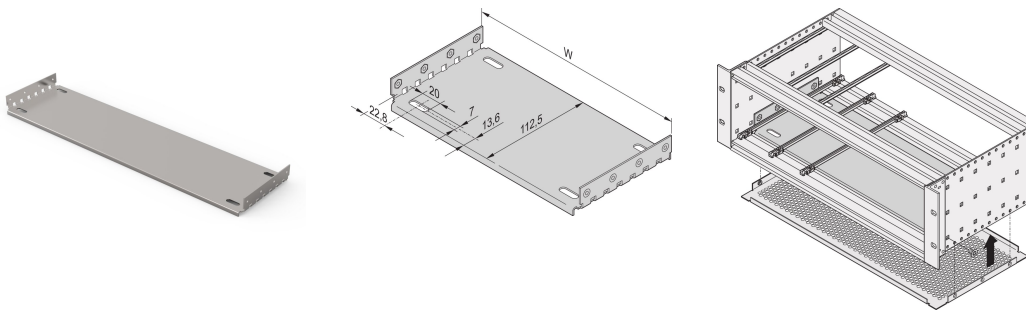

EuropacPRO Mounting Plate for Use With Cover Plate, 28 HP, 220 mm Board Length

NÚMERO DE CATÁLOGO

34563-009

Material	HP	W	D
34563001	28	146,87	112,50
34563009	28	146,87	172,50
34563002	42	217,99	112,50
34563014	42	217,99	172,50
34563003	63	324,67	112,50
34563019	63	324,67	172,50
34563004	84	431,35	112,50
34563024	84	431,35	172,50
34563026	84	431,35	232,50
34563028	84	431,35	292,50
34563042	84	431,35	352,50
34563044	84	431,35	412,50

Mounting plate for use with cover plates for installation and fixing of heavy components. Full width mounting plates (as wide as the subrack or the system case) are fixed to the side panels. The partial width mounting plates are fixed to the side panel and horizontal rail by means of an assembly strip.

Guide rails Type 4,4" and type strengthened cannot be used in combination with a mounting plate. Top / bottom cover which will be inserted into the groove of the light (type L) horizontal rails cannot be used in combination with a mounting plate.

CERTIFICATIONS

CARACTERÍSTICAS

For installation and fixing of heavy components

Mounting plate, full width: The mounting plate is as wide as the subrack/system case and is fixed to the side panels

A guide rail can be fitted in first and last slot position