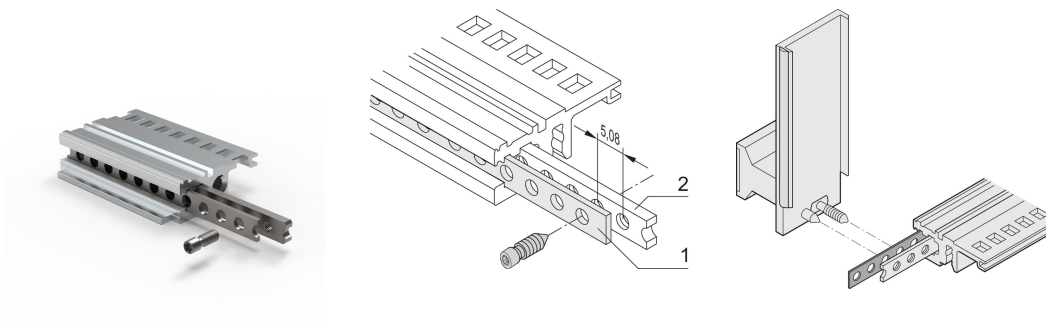

Horizontal Rail Perforated Strip, 196 HP

NÚMERO DE CATÁLOGO

34565-396

Perforated strip out of 1mm Aluminum for centering shielded plug-in units.

CERTIFICATIONS

CARACTERÍSTICAS

For centering the shielded plug-in units

CARATERÍSTICAS DO PRODUTO

Rack Width: 196HP

Quantidade por embalagem: 1

Length: 1000.56mm

Material: Alumínio

Família de produtos: EuropacPRO; RatiopacPRO; RatiopacPRO AIR; CompacPRO; PropacPRO; Inpac

Product Type: Perforated Strip

Works With: Subracks; Cases

Net Weight: 0.022kg

DETALHES ADICIONAIS DO PRODUTO

Only usable with double-T threaded insert.

Please take into consideration that deliveries may be carried out in the stated SPQs (SPQ, e.g. 5 pieces, 10 pieces, 50 pieces, etc.). Differing order quantities (e.g. 2 pieces) may be changed to the next possible delivery quantity = Standard Pack Quantity.