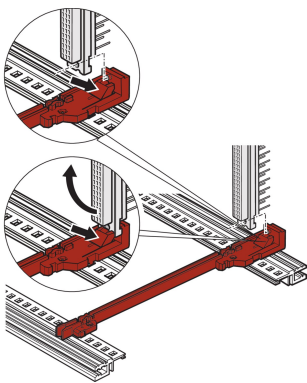

# Guide Rail Standard Type, With DIN Connector Fixing, Plastic, 220 mm, 2 mm Groove Width, Red, 1 Pair

## NÚMERO DE CATÁLOGO

**64560-075**

The the standard type guide rail with connector fixing allows the user to clip the DIN connectors (EN 60603-2 (DIN 41612)) directly onto the guide rails. Only applicable with Euroboards with the dimensions 100 x 160 mm and 100 x 220 mm. Suitable for RatiopacPRO/-AIR, PropacPRO, CompacPRO and EuropacPRO.

## CARACTERÍSTICAS

Easy and economic mounting of connectors through snap connections as alternative to z-rails or horizontal rails with integrated z-rail

For single Euroboard format 100 × 160 mm or 100 × 220 mm; not suitable for double Euroboard format

Plastic guide rail, one piece, red, for 2 mm groove width

Can be clipped into horizontal rails in Al extrusion

Can be clipped into 1.5 mm thick plate

Storage temperature: from -40 °C ... 130 °C