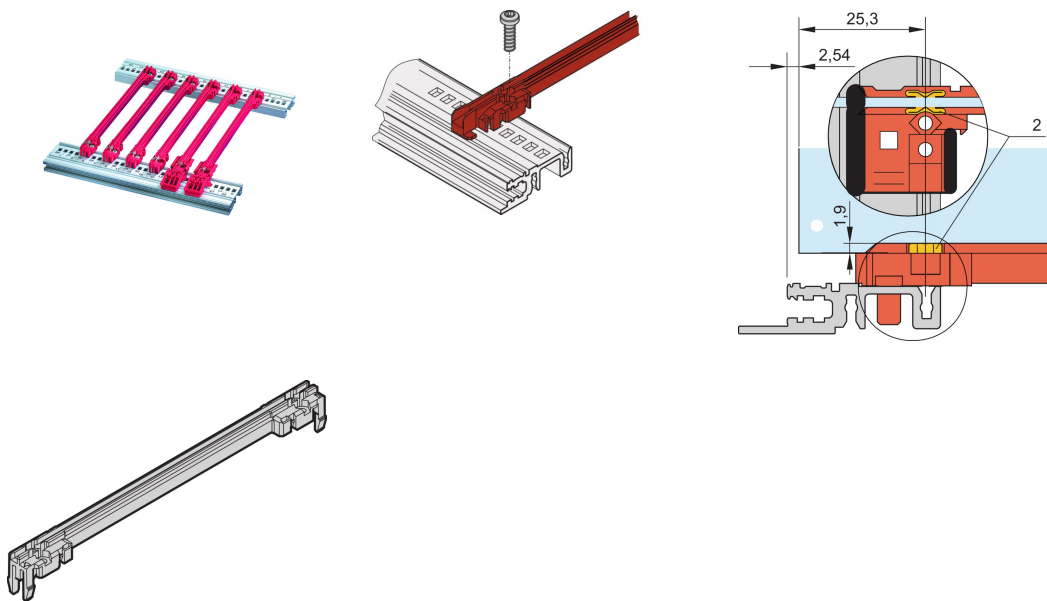

# Guide Rail Accessory Type, Plastic, 100 mm, 2 mm Groove Width, Red

## NÚMERO DE CATÁLOGO

**64568-082**

The plastic guide rail for PCBs or plug-in units of the Accessory type, forms a reliable interface between the subrack mechanics and the sub- assemblies. The guide rails can additionally be bolted to the horizontal

## CARACTERÍSTICAS

Plastic guide rail, accessory type

Guide rails can be clipped into horizontal rails (Al extrusion) or into 1.5 mm thick plates

Storage temperature: from -40 °C ... 130 °C

The optional ESD clip can be fitted into guide rails and ensures conductive contact between PCB and horizontal rail both on the solder side and on the component side

Board Depth: 100mm

Groove Width: 2

Material: Policarbonato

Cor: Vermelho

Quantidade por embalagem: 1

Gross Weight: 0.003kg