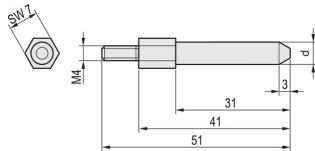

EuropacPRO Coding Peg SNCF

This coding peg / pin enable a safe connection between the floating connectors used for the SNCF subracks. The Pins can be assembled into the rear frame.

CERTIFICATIONS

CARACTERÍSTICAS

This coding peg / pin enable a safe connection between the floating connectors

Torque 1.5 Nm

ESPECIFICAÇÕES

Tipo:	Coding Peg
Product Type:	Coding/Keying Indicator
Família de produtos:	EuropacPRO
Material:	Aço
Works With:	Subracks
Acabamento:	Chapa de Aço Zincada