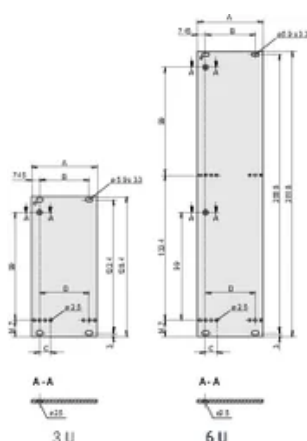

Número de catálogo	Rear Finish	Treated Edges	Em conformidade com	EMC Shielding	Altura (H)	Largura (W)
30847-631	Conductive	Não	IEC 60297-3-101	Não	261.8mm	50.5mm
30847-632	Conductive	Não	IEC 60297-3-101	Não	261.8mm	60.6mm
30847-606	Conductive	Não	IEC 60297-3-101	Não	128.4mm	35.2mm

DIAGRAMAS

AVISO

Os produtos nVent devem ser instalados e utilizados apenas conforme indicado nas fichas de instrução do produto e materiais de treinamento da nVent. As fichas de instrução estão disponíveis em www.nVent.com e com nossos representantes de atendimento ao cliente nVent. A instalação inadequada, uso incorreto, aplicação incorreta ou outra falha qualquer em seguir completamente as instruções e avisos da nVent podem levar ao mau funcionamento do produto, danos à propriedade, lesões corporais graves e morte, e/ou anular sua garantia.

North America

All locations
+1.763.422.2661
Chat with us:
nvent.com/schroff

Europe

Straubenhardt, Germany
+49.7082.794.0
Betschdorf, France
+33.3.88.90.64.90
Warsaw, Poland
+48.22.209.98.35
Assago, Italy
+39.02.932.7141
Chat with us:
nvent.com/schroff

Asia

Shanghai, China
+86.21.2412.6943
Qingdao, China
+86.532.8771.6101
Singapore
+65.6768.5800
Shin-Yokohama, Japan
+81.45.476.0271
Chat with us:
nvent.com/schroff

Middle East & India

Dubai, United Arab Emirates
+971.4.378.1700
Bangalore, India
+91.80.6715.2001
Istanbul, Turkey
+90.216.250.7374
Chat with us:
nvent.com/schroff

O nosso forte portfólio de marcas:

CADDY ERICO HOFFMAN ILSCO SCHROFF TRACHTE