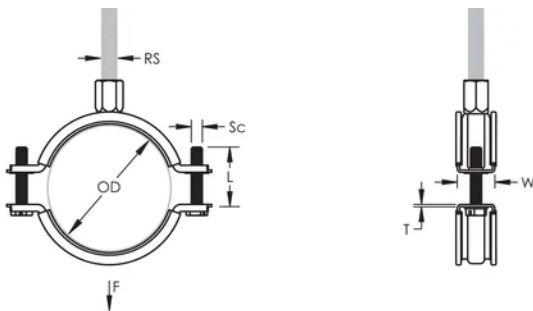

Finish: Electropolished

Color: Black

Temperature: -50 to 110 °C

Outer Diameter (OD): 15 - 19 mm

Pipe Size: 3/8"

NB/DN: 10

Rod Size (RS): M8;M10

Width (W): 20 mm

Thickness (T): 1 mm

Screw Diameter (Sc): 6

Screw Length (L): 17mm

Static Load: 700N

DETALII SUPLIMENTARE DESPRE PRODUS

Lining is EPDM rubber.

DIAGRAMS

AVERTIZARE