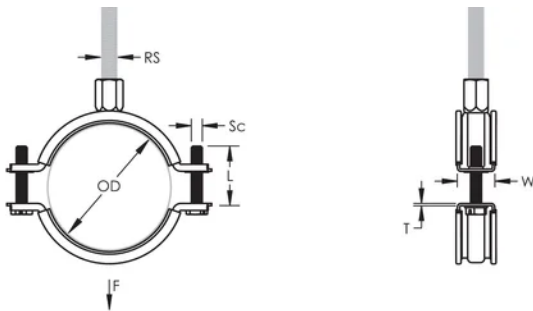

Longer ears position the screw farther from the hanger, improving tool clearance when the screw is tightened

Combination nut can be attached to M8 or M10 threaded rod, simplifying material handling

Screw length has been optimized to accommodate an increased pipe range, reducing inventory

## ATRIBUTE PRODUS

---

Article Number: 586011

Material: Oțel;EPDM-SBR Rubber

Finish: Electro galvanized

Temperature: -50 to 110 °C

Color: Black

Outer Diameter (OD): 78 - 88 mm

Rod Size (RS): M8;M10

Width (W): 23 mm

Thickness (T): 1.5 mm

Screw Diameter (Sc): 6

Screw Length (L): 32mm

Static Load: 2000N

## DIAGRAMS