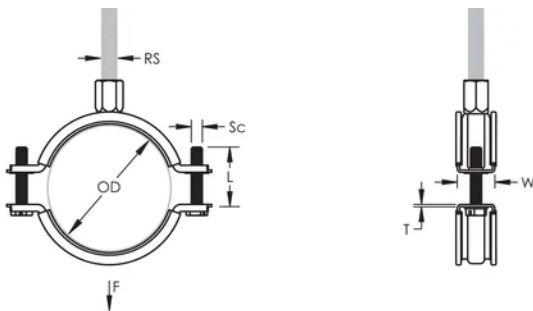

Finish: Electropolished

Color: Black

Temperature: -50 to 110 °C

Outer Diameter (OD): 88 - 98 mm

Pipe Size: 3"

NB/DN: 80

Rod Size (RS): M8;M10

Width (W): 23 mm

Thickness (T): 1.75 mm

Screw Diameter (Sc): 6

Screw Length (L): 37mm

Static Load: 1700N

DETALII SUPLIMENTARE DESPRE PRODUS

Lining is EPDM rubber.

DIAGRAMS

AVERTIZARE