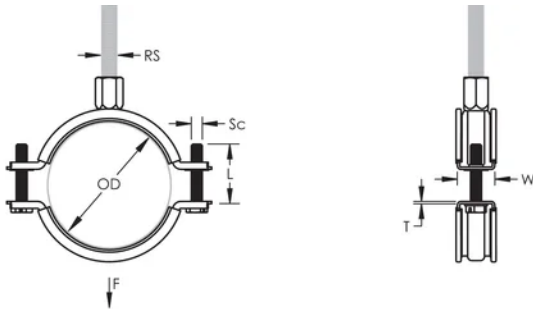

Longer ears position the screw farther from the hanger, improving tool clearance when the screw is tightened

Combination nut can be attached to M8 or M10 threaded rod, simplifying material handling

Screw length has been optimized to accommodate an increased pipe range, reducing inventory

Rod Size (RS): M8;M10

Width (W): 23 mm

Thickness (T): 2 mm

Screw Diameter (Sc): 6

Screw Length (L): 37mm

Static Load: 1700N

## DIAGRAMS

---